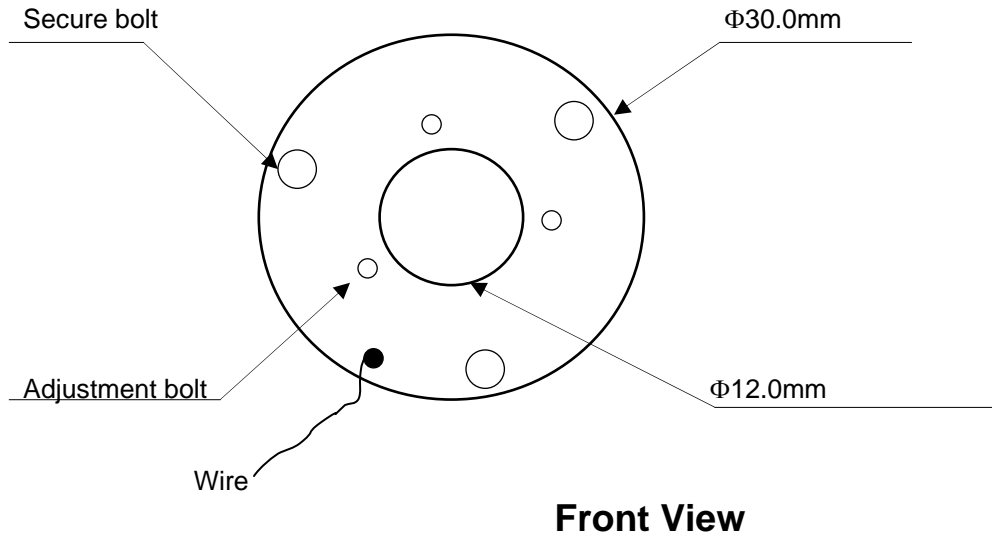

Housing Dimensions of Single Crystal General Pockels Cell with Clear Aperture 12mm

Note: The customized housing available upon request; the actual size may change without notice.