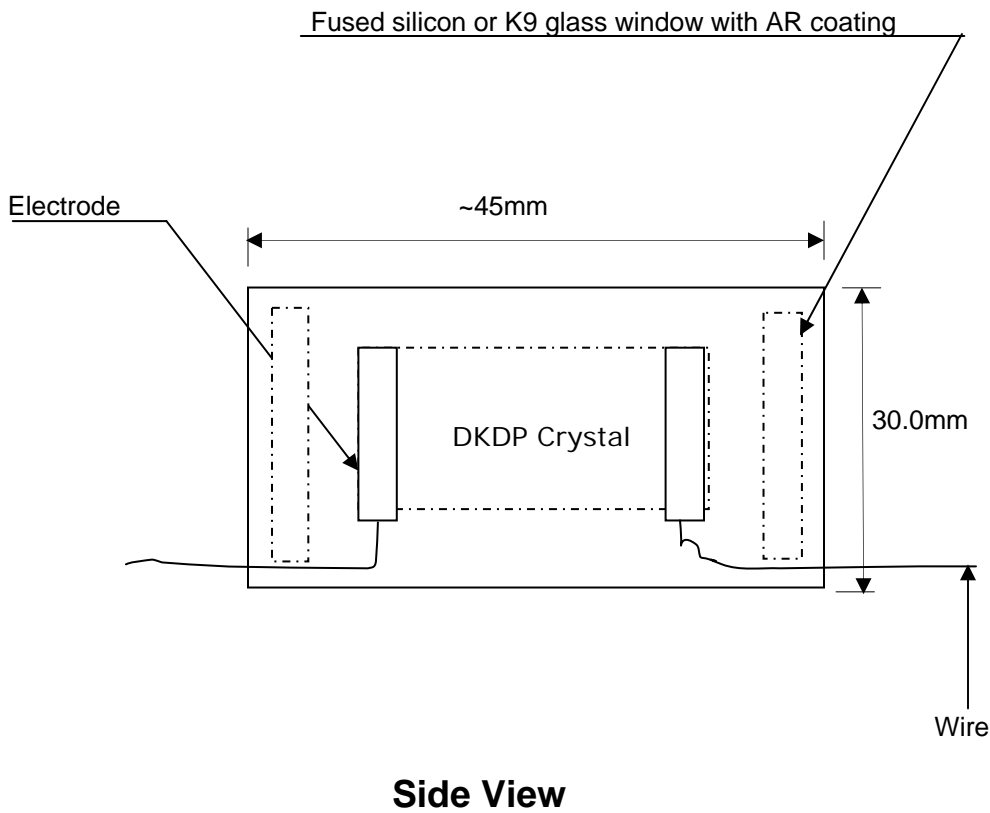

Housing Dimensions of Single Crystal General Pockels Cell with Clear Aperture 12mm

Note: The customized housing available upon request; the actual size may change without notice.