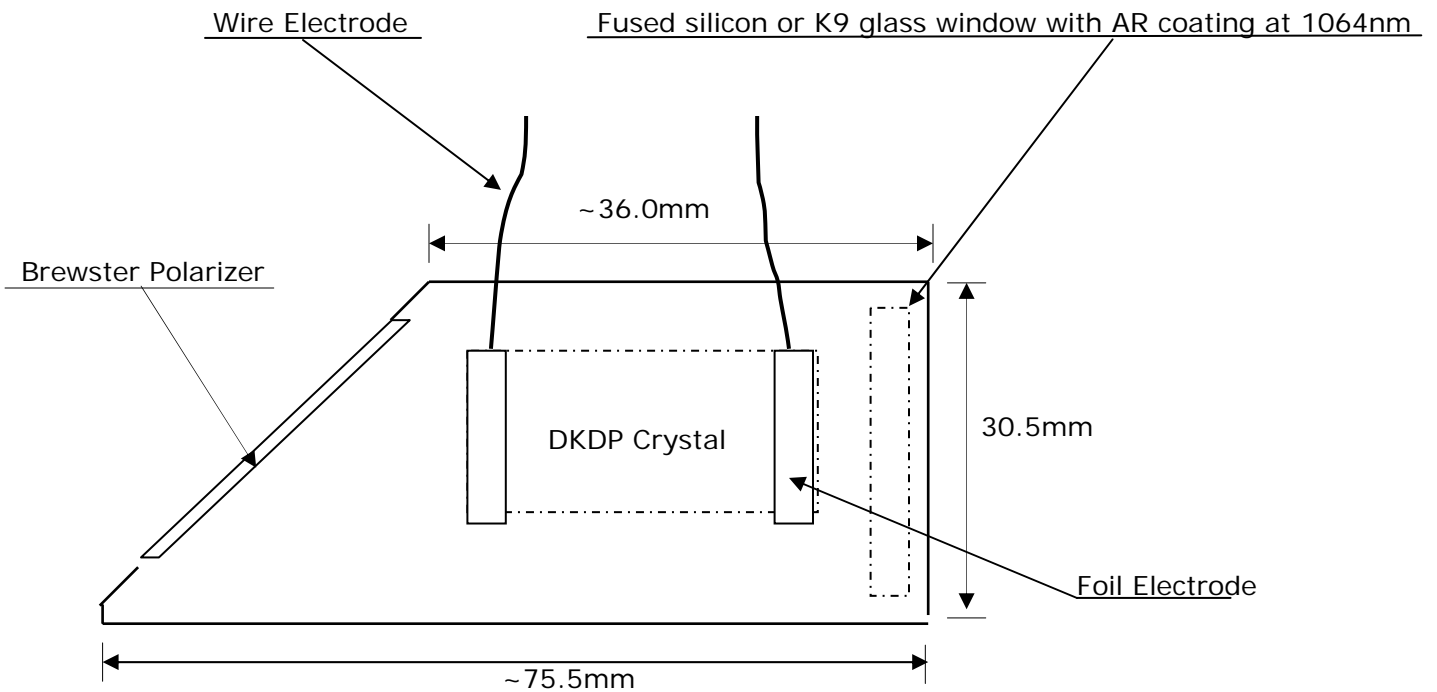

**Housing Dimensions of Single Crystal General Pockels Cell with Clear Aperture 12mm, and Brewster-Angle Polarizer**

**Front View**

**Side View**

Note: The customized housing available upon request; the actual size may change without notice.