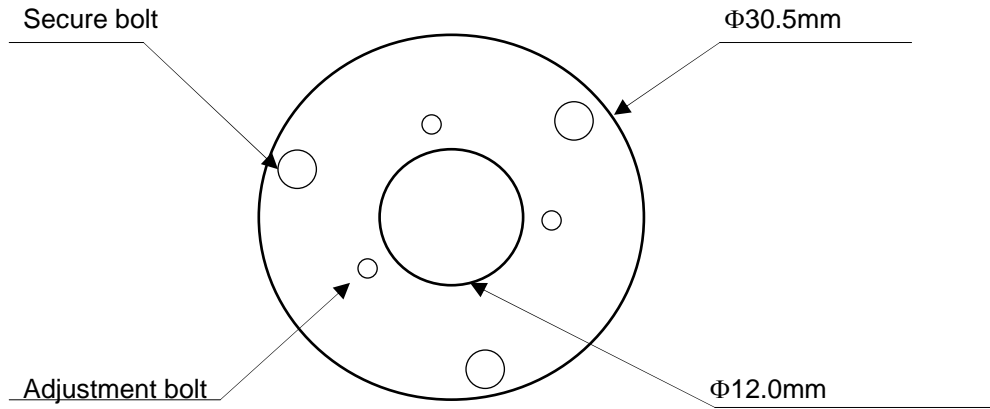

**Housing Dimensions of Single Crystal General Pockels Cell with Clear Aperture 12mm, and Brewster-Angle Polarizer**

**Front View**

**Side View**

Note: The customized housing available upon request; the actual size may change without notice.