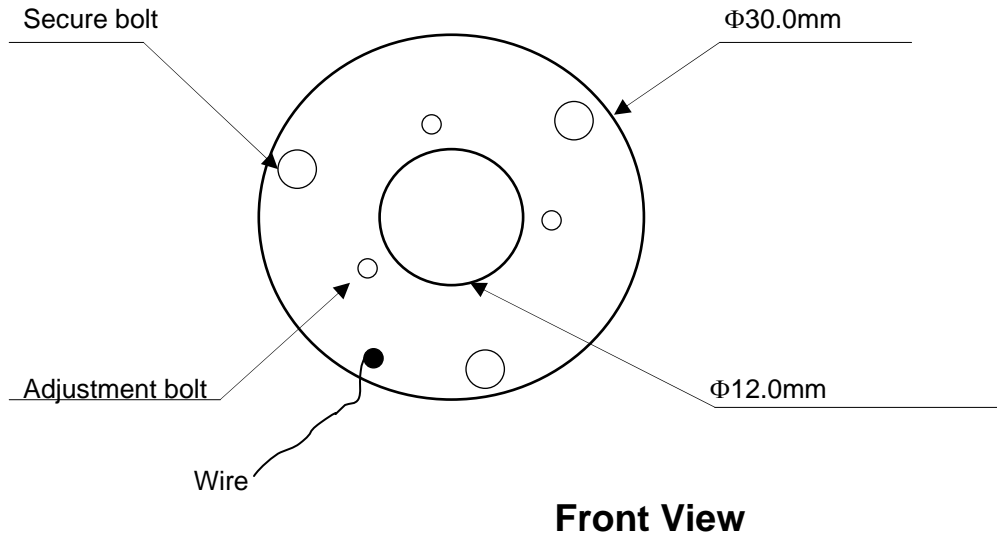

Housing Dimensions of Single Crystal General Pockels Cell with Clear Aperture 12mm

Side View

Note: The customized housing available upon request; the actual size may change without notice.