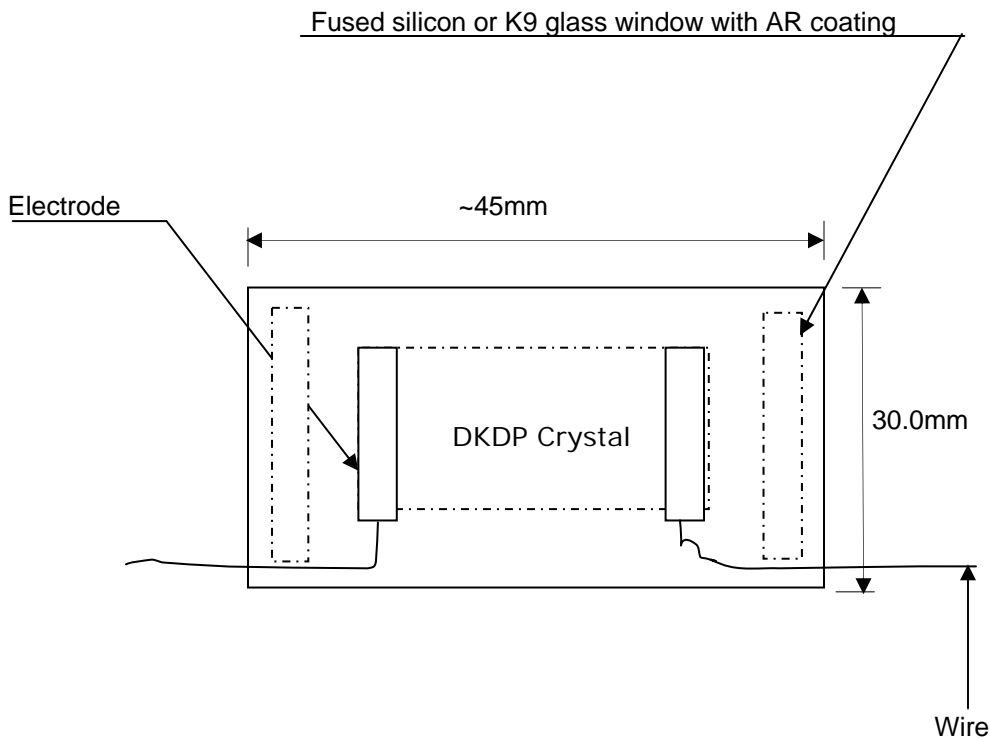

Housing Dimensions of Single Crystal General Pockels Cell with Clear Aperture 12mm

Side View

Note: The customized housing available upon request; the actual size may change without notice.